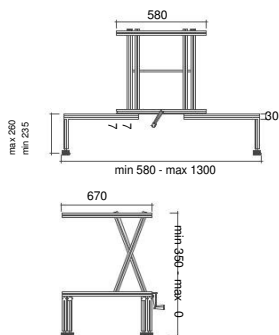

Lifter

8034122708690	KACL.990	Lifter for installation and after sales service	2.100,00